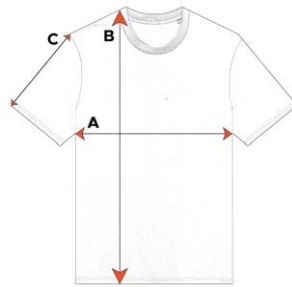

### Garment Measurements

SIZES	XXS	XS	S	M	L	XL	2XL	3XL	4XL	5XL
A - Half Chest	45.5 cm	47.5 cm	49.5 cm	53.5 cm	56.5 cm	59.5 cm	63.5 cm	67.5 cm	72.5 cm	77.5 cm
B - Body Length	62.0 cm	65.0 cm	69.0 cm	73.0 cm	75.0 cm	77.0 cm	79.0 cm	81.0 cm	83.0 cm	84.0 cm
C - Sleeve Length	20.0 cm	21.0 cm	22.5 cm	24.0 cm	24.5 cm	25.0 cm	25.5 cm	26.0 cm	26.0 cm	26.0 cm

All garment measurements are shown in centimetres (cm). Garment sizes are approximate and for guidance only.

### To Fit Measurements

SIZES	XXS	XS	S	M	L	XL	XXL	3XL	4XL	5XL
To Fit Chest Size	36 inch	37.5 inch	39 inch	42 inch	44.5 inch	47 inch	50 inch	53.5 inch	57 inch	61 inch